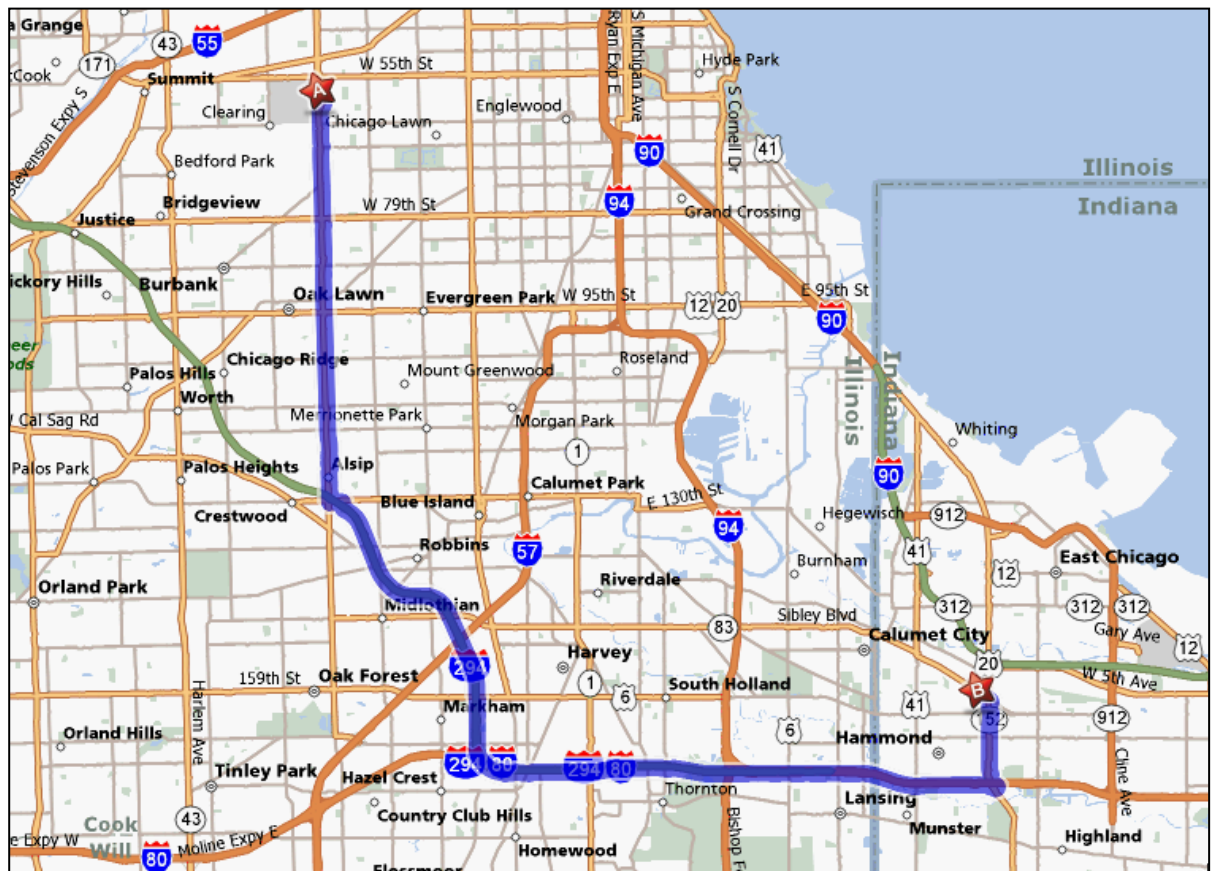

Directions to PacMoore Corporate Headquarters from Chicago O'Hare Airport (ORD)

1. Start out going SOUTH on BESSIE COLEMAN DR. 0.2 mi
2. Merge onto I-190 E toward CHICAGO. 0.9 mi
3. Merge onto I-294 S via EXIT 1D toward INDIANA (Portions toll). 34.3 mi
4. Take I-294 EXPRESS S (Portions toll). 0.7 mi
5. I-294 EXPRESS S becomes I-294 S (Portions toll). 6.4 mi
6. I-294 S becomes I-80 E/ I-94 E (Crossing into INDIANA). 4.1 mi
7. Take the US-41 S/ INDIANAPOLIS BLVD exit, EXIT 2, toward IN-152 N. 0.2 mi
8. Take the INDIANAPOLIS BLVD/ IN-152 N ramp. 0.4 mi
9. Merge onto INDIANAPOLIS BLVD. 1.9 mi
10. Turn LEFT onto E SUMMER ST. 0.2 mi
11. End at 1844 E Summer St Hammond, IN 46320-2236

Directions to PacMoore Corporate Headquarters from Chicago Midway Airport (MDW)

1. Start out going SOUTH on S CICERO AVE/ IL-55 S toward W 59TH ST. 8.7 mi
2. Turn LEFT onto W 127TH ST/ IL-83. Continue to follow W 127TH ST. 0.3 mi
3. Merge onto I-294 S toward INDIANA (Portions toll). 5.8 mi
4. Take I-294 EXPRESS S (Portions toll). 0.7 mi
5. I-294 EXPRESS S becomes I-294 S (Portions toll). 6.4 mi
6. I-294 S becomes I-80 E/ I-94 E (Crossing into INDIANA). 4.1 mi
7. Take the US-41 S/ INDIANAPOLIS BLVD exit, EXIT 2, toward IN-152 N. 0.2 mi
8. Take the INDIANAPOLIS BLVD/ IN-152 N ramp. 0.4 mi
9. Merge onto INDIANAPOLIS BLVD. 1.9 mi
10. Turn LEFT onto E SUMMER ST. 0.2 mi
11. End at 1844 E Summer St Hammond, IN 46320-2236

Wingate Inn

18421 North Creek Drive
Tinley Park, IL 60477
708-532-9300
www.wingateinns.com

Taxi Cab Companies near PacMoore Products

Taxi Cab Companies that will pick up at Chicago-O'Hare International and transport to Hammond, IN