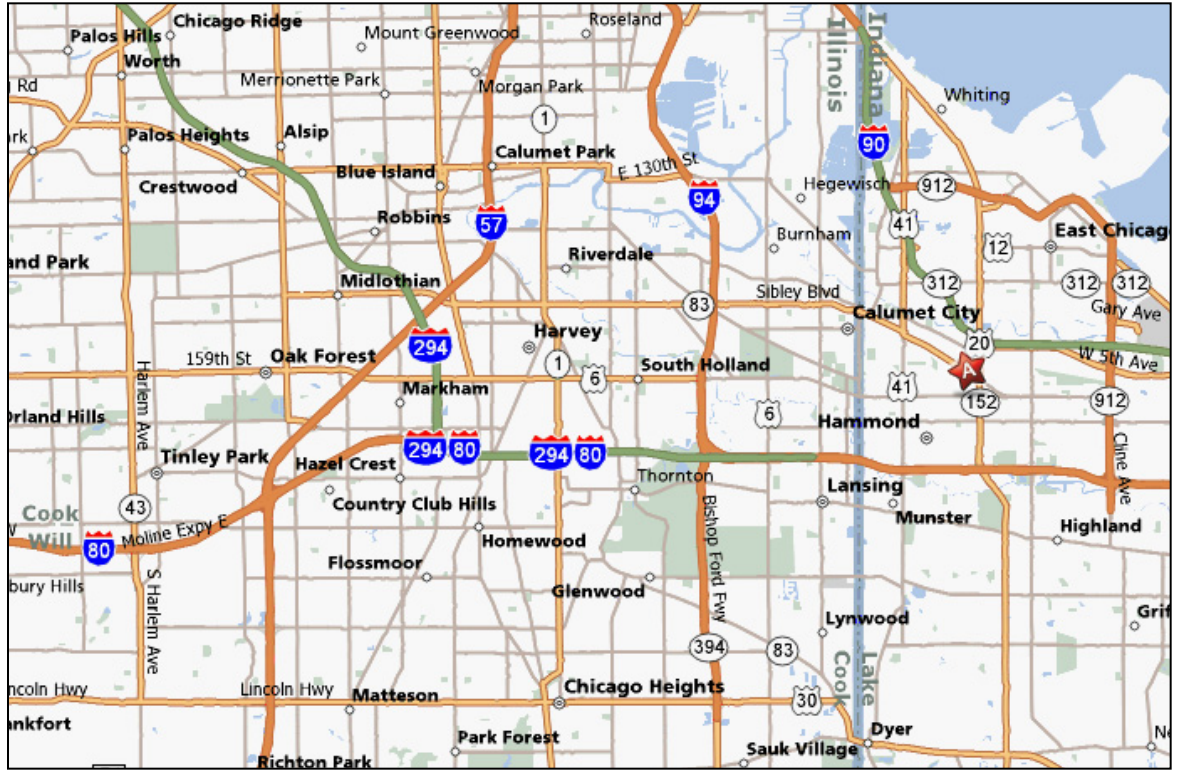

Directions to PacMoore Corporate Headquarters from Chicago O'Hare Airport (ORD)

1. Start out going SOUTH on BESSIE COLEMAN DR. 0.2 mi
2. Merge onto I-190 E toward CHICAGO. 0.9 mi
3. Merge onto I-294 S via EXIT 1D toward INDIANA (Portions toll). 34.3 mi
4. Take I-294 EXPRESS S (Portions toll). 0.7 mi
5. I-294 EXPRESS S becomes I-294 S (Portions toll). 6.4 mi
6. I-294 S becomes I-80 E/ I-94 E (Crossing into INDIANA). 4.1 mi
7. Take the US-41 S/ INDIANAPOLIS BLVD exit, EXIT 2, toward IN-152 N. 0.2 mi
8. Take the INDIANAPOLIS BLVD/ IN-152 N ramp. 0.4 mi
9. Merge onto INDIANAPOLIS BLVD. 1.9 mi
10. Turn LEFT onto E SUMMER ST. 0.2 mi
11. End at 1844 E Summer St Hammond, IN 46320-2236

Directions to PacMoore Corporate Headquarters from Chicago Midway Airport (MDW)

1. Start out going SOUTH on S CICERO AVE/ IL-55 S toward W 59TH ST. 8.7 mi
2. Turn LEFT onto W 127TH ST/ IL-83. Continue to follow W 127TH ST. 0.3 mi
3. Merge onto I-294 S toward INDIANA (Portions toll). 5.8 mi
4. Take I-294 EXPRESS S (Portions toll). 0.7 mi
5. I-294 EXPRESS S becomes I-294 S (Portions toll). 6.4 mi
6. I-294 S becomes I-80 E/ I-94 E (Crossing into INDIANA). 4.1 mi
7. Take the US-41 S/ INDIANAPOLIS BLVD exit, EXIT 2, toward IN-152 N. 0.2 mi
8. Take the INDIANAPOLIS BLVD/ IN-152 N ramp. 0.4 mi
9. Merge onto INDIANAPOLIS BLVD. 1.9 mi
10. Turn LEFT onto E SUMMER ST. 0.2 mi
11. End at 1844 E Summer St Hammond, IN 46320-2236

Wingate Inn

18421 North Creek Drive
Tinley Park, IL 60477
708-532-9300
www.wingateinns.com

Taxi Cab Companies near PacMoore Products

Taxi Cab Companies that will pick up at Chicago-O'Hare International and transport to Hammond, IN

Triple AAA Express

219-972-3233
Accepts Cash – out of Highland, IN